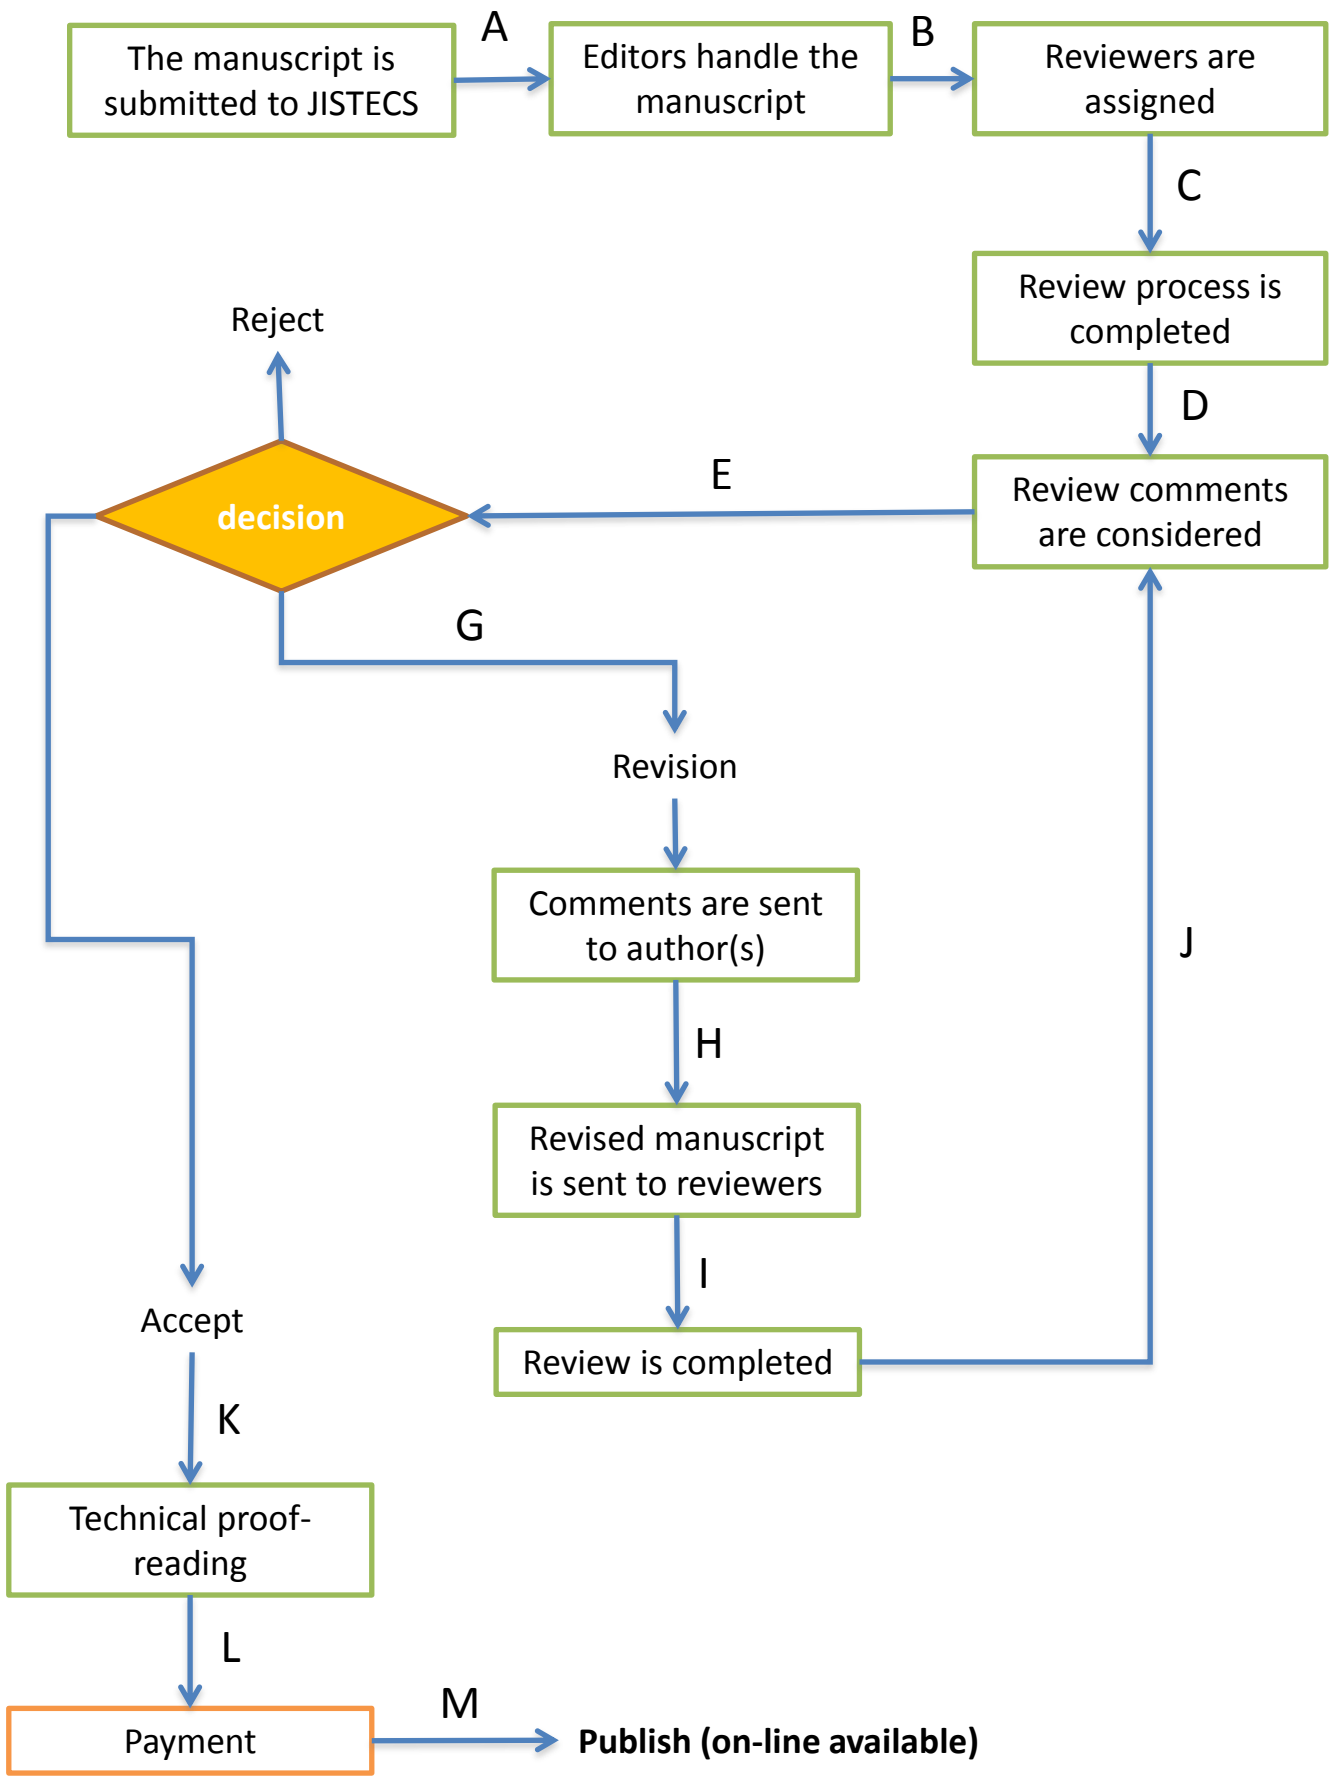

# JISTECS Editorial Workflow

## Time-line

- A-B-C-D-E = 3 weeks
- G-H-I = 2 weeks (minor revision) / 4 weeks (major revision)
- I-J-E = 1 week
- K-L-M = 2 weeks